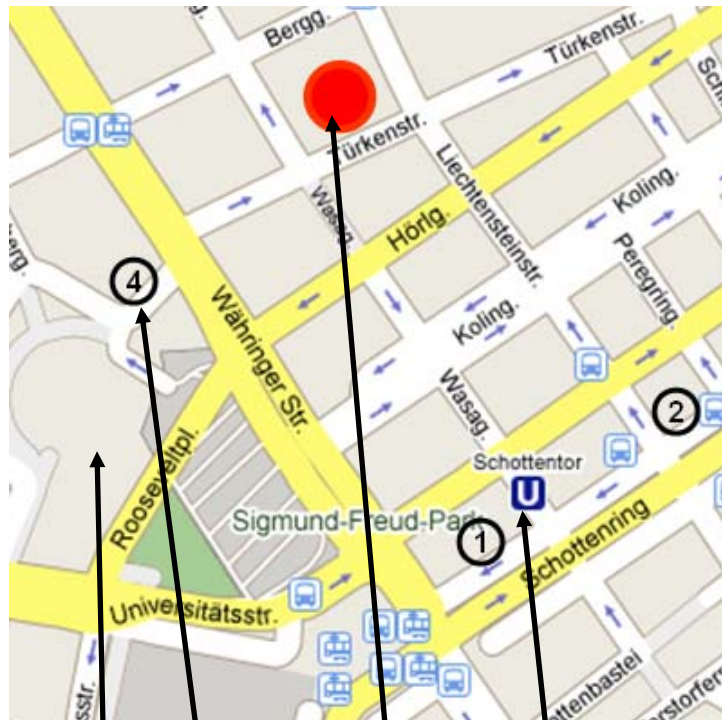

workshop2012@kommunalkredit.at

<http://www.ji-cdm-austria.at>

U2 (purple line) till Schottentor-Universität

Take exit Wasagasse – turn left and from there it will take you approx. 1 minute to Tuerkenstrasse – there you turn left.

Schottentor-Universität

CAT – City Airport Train

Praterstern S-Bahn from the Airport

Walk from the underground to the venue:

**Venue of the
Workshop:
Kommunalkredit**

**Underground Station
Schottentor (exit Wasagasse)**

Hotel Regina
Meeting point for site visit and sightseeing

Votivkirche (Church)