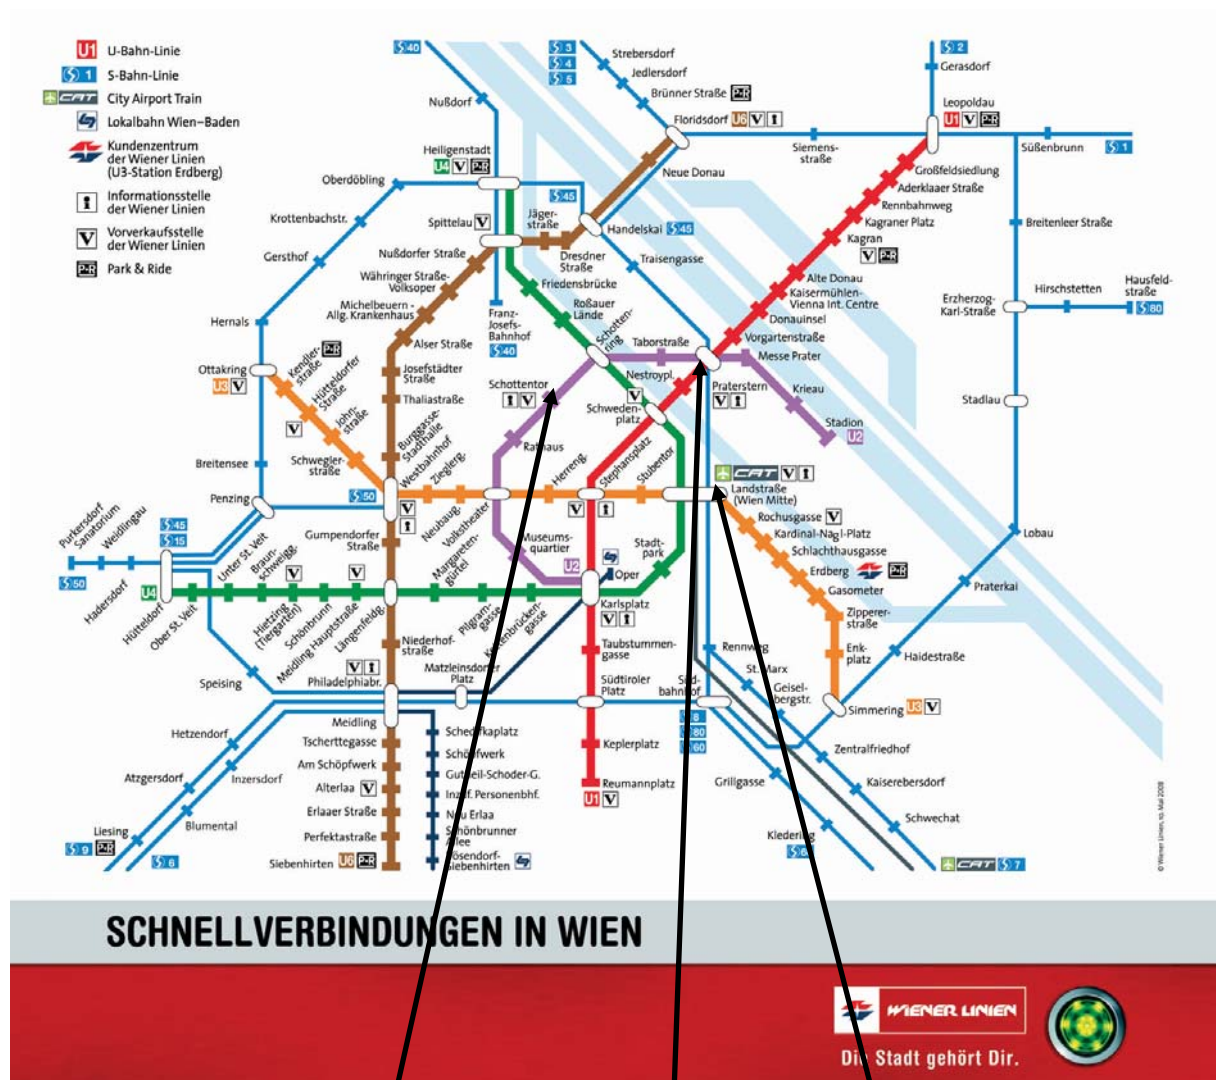

Directions to reach the conference venue:

Kommunalkredit Public Consulting

Tuerkenstrasse 9

1092 Vienna

Austria

Contact: Ms. Sabine Schöller

Phone: +43 (0)1/31 6 31-212

Mail to:

workshop2012@kommunalkredit.at

<http://www.ji-cdm-austria.at>

U2 (purple line) till Schottentor-Universität

Take exit Wasagasse – turn left and from there it will take you approx. 1 minute to Tuerkenstrasse – there you turn left.

Schottentor-Universität

CAT – City Airport Train

Praterstern S-Bahn from the Airport

Walk from the underground to the venue:

**Venue of the
Workshop:
Kommunalkredit**

**Underground Station
Schottentor (exit Wasagasse)**

Hotel Regina
Meeting point for site visit and sightseeing

Votivkirche (Church)